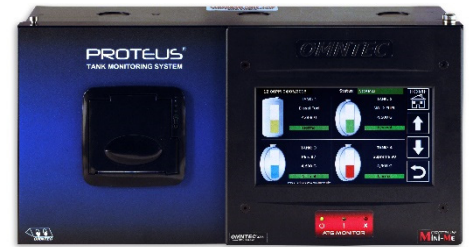

RD7CTS-P

	Part No.	Description	List Price
	RD7CTS-N4X-RAS	PROTEUS® Mini-Me™ universal remote ATG monitor with 7" color touch screen display. Includes ENC-4X-RD7, UV window, externally mounted Page/view screen/tank buttons, HTR-1 heater, TEM-CS thermostat and combination top mounted strobe/horn.	$3183
Options	C232-422-RD7CTS	RS-232-422 Booster Kit to increase distance of RS-232 output 3,000 feet for use with RD7CTS remote display (Includes 2 converters and 2 power transformers).	$929