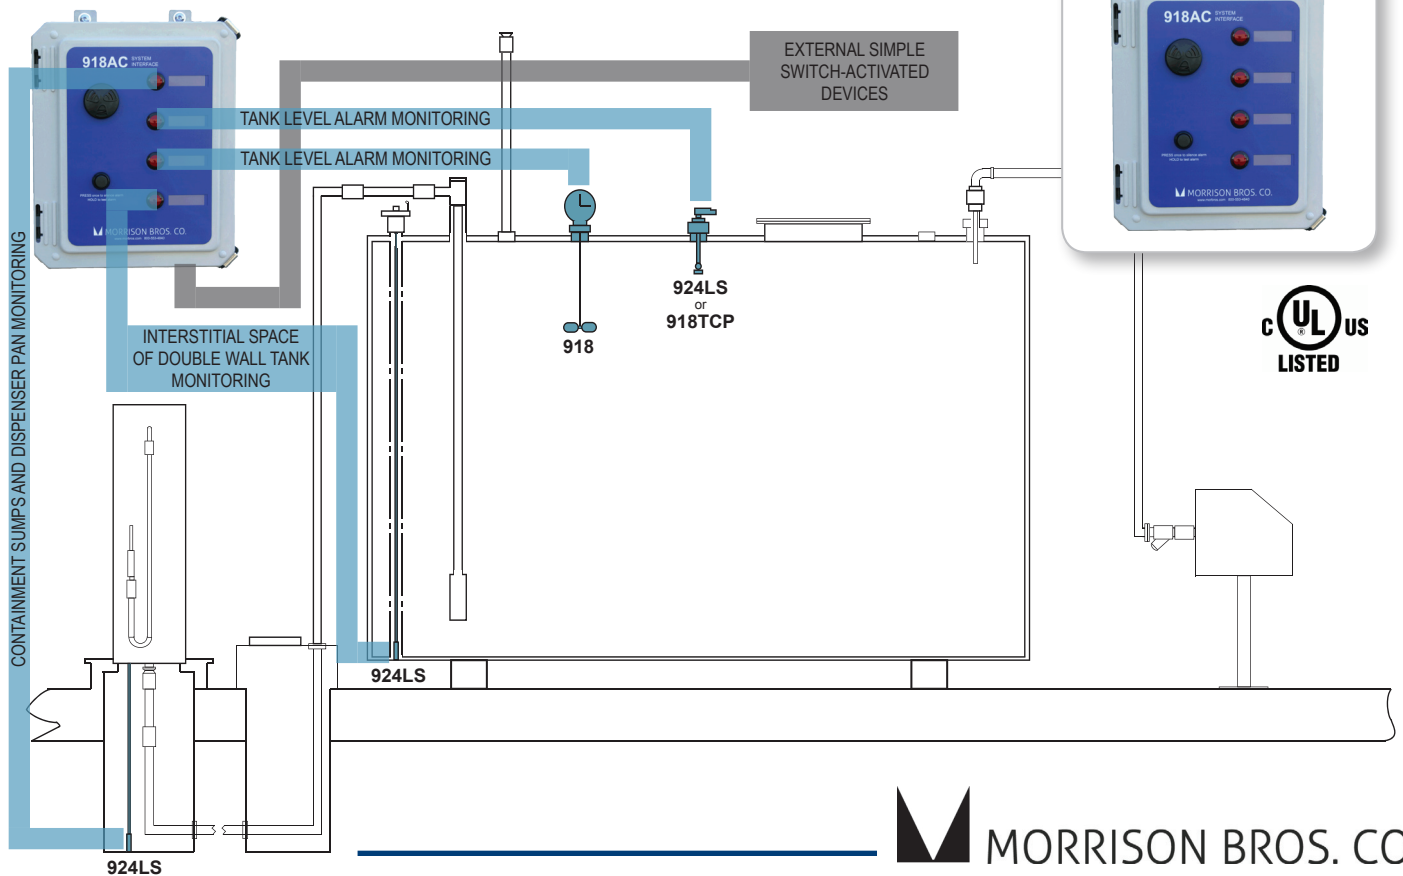

Model 918AC System Interface

SPECIFICATION SHEET

Application

The 918AC System Interface is an AC-powered console designed to monitor 1 to 4 simple input switch devices and provide both audible and visual indication when an input switch is activated. In addition, the 918AC has the optional capability to add 1 to 4 configurable relay outputs to interface with remote audible and visual indicators or other external simple switch-activated devices.

Expandability with Plug-n-Play Capabilities

- Intrinsically safe input modules expandable up to 4 input channels
- Electromechanical output modules expandable up to 4 output relays
- Input and output modules can be purchased separately

Configurability

- Audible alarm ON/OFF selectable by channel
- Auto silence ON/OFF selectable by channel
- Normally open (NO) or normally closed (NC) selectable on input and output
- Output relay activation selectable to one or more input channels
- Fail safe mode selectable to indicate power outage at console
- Change lens color: red (standard), amber, or green

Approvals

UL/cUL 913 Listing for Ordinary Location with Hazardous Location Intrinsically Safe Input Circuits for Class I, Div I, Group D.

Florida DEP EQ-834

One Standard Size Enclosure for All Configurations