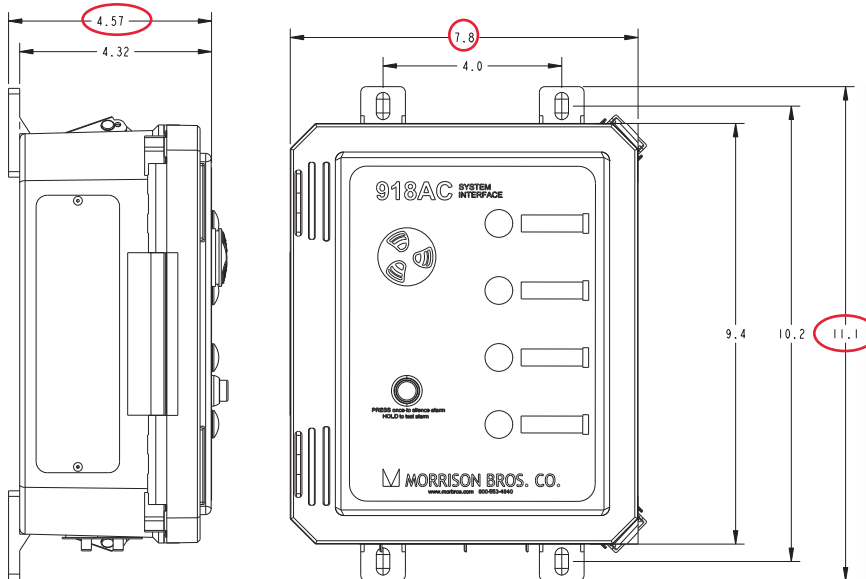

Approvals

UL/cUL 913 Listing for Ordinary Location with Hazardous Location Intrinsically Safe Input Circuits for Class I, Div I, Group D.

Florida DEP EQ-834

One Standard Size Enclosure for All Configurations

Item Number	Description	Inputs	Outputs	Weight (lbs)
918AC-1000 AI	System interface console	1	0	6.0
918AC-1100 AI	System interface console	1	1	6.0
918AC-1200 AI	System interface console	1	2	6.0
918AC-1300 AI	System interface console	1	3	6.0
918AC-1400 AI	System interface console	1	4	6.0
918AC-2000 AI	System interface console	2	0	6.0
918AC-2100 AI	System interface console	2	1	6.0
918AC-2200 AI	System interface console	2	2	6.0
918AC-2300 AI	System interface console	2	3	6.0
918AC-2400 AI	System interface console	2	4	6.0
918AC-3000 AI	System interface console	3	0	6.0
918AC-3100 AI	System interface console	3	1	6.0
918AC-3200 AI	System interface console	3	2	6.0
918AC-3300 AI	System interface console	3	3	6.0
918AC-3400 AI	System interface console	3	4	6.0
918AC-4000 AI	System interface console	4	0	6.0
918AC-4100 AI	System interface console	4	1	6.0
918AC-4200 AI	System interface console	4	2	6.0
918AC-4300 AI	System interface console	4	3	6.0
918AC-4400 AI	System interface console	4	4	6.0
918AC-0156 2L	Remote strobe; 120 Volt AC	N/A	N/A	
918AC-0154 AH	Remote horn and box kit; 120 Volt AC	N/A	N/A	
918AC-0157 AHS	Remote horn, box and strobe light kit; 120 Volt AC	N/A	N/A	