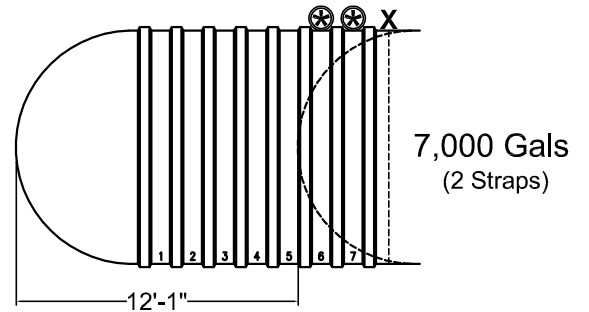

US COMPARTMENT TANK EXTENSIONS

6 Ft. TANK EXTENSIONS

8 Ft. TANK EXTENSIONS

10 Ft. TANK EXTENSIONS

X Shell Joint = No Manways or Accessories

***** Obstructed Rib Space "Vent Only Fitting"

CONTAINMENT SOLUTIONS

PUB NO. TNK 1100 TANK EXTENSION LAYOUT