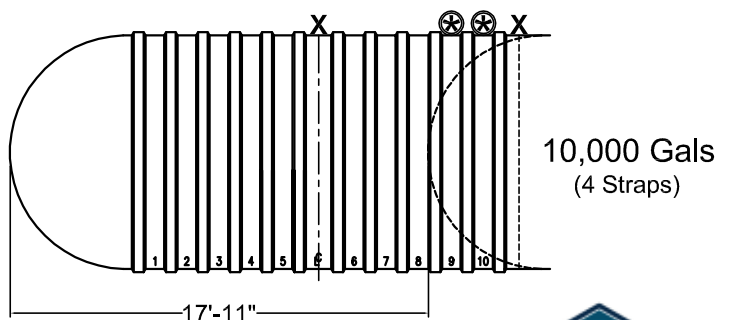

US COMPARTMENT TANK EXTENSIONS

6 Ft. TANK EXTENSIONS

8 Ft. TANK EXTENSIONS

10 Ft. TANK EXTENSIONS

X Shell Joint = No Manways or Accessories

***** Obstructed Rib Space "Vent Only Fitting"

CONTAINMENT SOLUTIONS